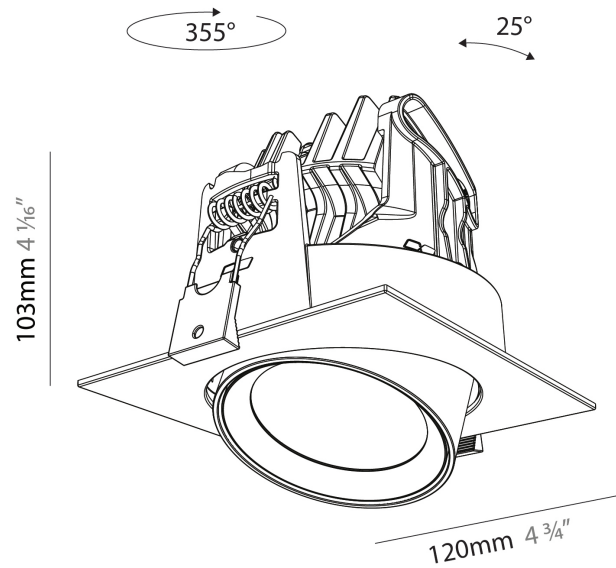

PHYSICAL

Shape: Cylinder
Diameter (mm): 120
Diameter (in): 4 3/4
Length (mm): 120
Length (in): 4 3/4
Height (mm): 105
Height (in): 4 1/8
Min. Recessing Depth (mm): 120
Min. Recessing Depth (in): 4 3/4
Light Distribution: Adjustable / Direct
Weight (kg): 0.665
Diffuser: Lens Pack - No Lens / Opal / Linear Spread Lens / Honeycomb / Spread Lens
Fixture Finish: SSR / BKV / CWI / CRY / HAB / UFT / ITA / RUA / FTG / MYG / LOD / PUS / FRO / FUP / KIA / POP / BLS / SPG / MEY / GOH / GUM / CHC / COM / ABZ / JAG / OBR / MOS / ROR
Fixture Material: Aluminum
Cut-out Measurements: Dia. 112mm / 4 7/16"

ELECTRICAL

Lamp Type: LED (Zhaga Standard)
Input Wattage (W): 20.5
Total Output Wattage (W): 18.1
Dimming: Tri-Mode (Non-Dimming and Phase Dimming (120Vac only) and 0-10V Dimming)
Driver Included: Yes
Driver Location: Recessed Housing
Driver Type: Constant Current - Universal
Driver Class: Class 2
Input Voltage (V): 120 - 277
Constant Current (MA): 500

LED

Color Temperature (°K): 2700 / 3000 / 3500 / 4000
Max. Delivered Lumen (lm): 1432 / 1542 / 1432 / 1636
Nominal Lumen (lm): 1668 / 1797 / 1668 / 1907
CRI: >90 CRI
Lamp Life (hrs): 50000

OPTICAL

Reflector: 10
Adjustability: Rotational 350° / Tilt 25°

RATINGS AND CERTIFICATIONS

Certified By: CSA Certified to UL and CSA Standards
IP rating: IP20